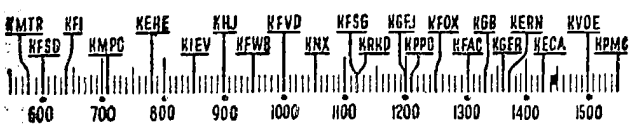

YOUR Radio TODAY

[The information contained in the following schedule of radio programs is furnished by the stations broadcasting the programs, and The Times should not be considered responsible for errors in announcements due to failure of stations to advise of daily changes.—Ed.]

Before 8 a.m.

KMTR—Call. Theater. 5.
KFI—Jack Kay. 7; News. 7:15; Going Places. 7:30; Church. 7:45.
KMPC—Sundial. 6; Morning Express. 7.
KEHE—Musical Clock. 6.
KHJ—Rise & Shine. 6:30 to 8.
KFWB—Sun. Wilson. 6:30 to 8.
KXN—Spanish. 6; Jubilee. 7:15.
KXN—Sunrise Salute. 6; News. 7:30.
KHJ—Morning Melodies. 7:45.
KRKD—Doug Douglas. 6; News. 6:30.
KHJ—Doug Douglas. 6:45; News. 7:45.
KGFJ—Spanish Hour. 6; Clock Watch. 7.
KFOX—El Desperado. 5; News. 7:30.
Musical. 7:40; Just About Time. 7:45.
KFAC—Talking Timepiece. 6; Records. 7.
Vagoneers. 7:15; News. 7:45.
KGER—Arm. 6:05; Melodies. 6:30.
Aubrey Lee. 7:15.
KECA—Originalities. 7; Sweethearts. 7:15; Financial. 7:30; Viennese Ensemble. 7:45.

8 to 9 a.m.

KMTR—Birthday. 8:30.
KFI—Lee S. Roberts. 8; O'Neills. 8:15.
News. 8:30; Three Romces. 8:45.
KMPC—M. L. Thomas. 8; Dr. Reynolds. 8:45.
KEHE—News. 8; Hymns. 8:15; Music. 8:30; Musical Mirrors. 8:45.
KHJ—Happy Timers. 8; Haven of Rest. 8:30.
KFWB—Texas Rangers. 8; News. 8:30; Music. 8:45.
KFVD—Jubilee (cont.).
KXN—Mary McBride. 8; Light Orch. 8:15; Helen Trent. 8:30; Our Gal Sunday. 8:45.
KRKD—Music. 8.
KGFJ—News. 8; Quan's Orch. 8:15; Congfest. 8:30.
KFOX—Rev. Thomas. 8; Health. 8:30; Ads. 8:45.
KFAC—Church. 8; Mirandy. 8:30; Mildred Lager. 8:45.
KGER—Mizpah. 8:15; Music. 8:45.
KECA—Campus Klds. 8; Geo. Griffin. 8:15; Farm & Home. 8:30.

9 to 10 a.m.

KMTR—Anniversary Ltd. 9; Gus & Jim. 9:30; Buy Calif. 9:45.
KFI—Mystery Chef. 9; Mrs. Wiggs. 9:15; John's Other Wife. 9:30; Plain Bill. 6:45.
KMPC—Nine o'Clock Melodies. 9; Top Tunes. 9:15; News. 9:30; Morning Echoes. 9:45.
KEHE—Continental Melodies. 9; Health. 9:15; Clifford Clinion. 9:30; Dow. 9:45.
KHJ—Happy Gang. 9; Bookends. 9:15; Norma Young. 9:30; Counsellor. 9:45.
KFWB—Dr. Reynolds. 9:15; Dr. Cook. 9:30; Music. 9:45.
KFVD—Dr. Reynolds. 9; News. 9:15; Dr. Reynolds. 9:30; Records. 9:45.
KXN—The Goldbergs. 9; Vic & Sade. Mr. Fixit. 9:30; Originalities. 9:45.
KRKD—Meredith. 9:15; Detective. 9; Music. 9:30; My Solitude. 9:45.
KGFJ—News. 9; Swing. 9:15; Young's Orch. 9:30; Waltz. 9:45.
KFOX—Rhythms. 9; Health Talk. 9:15; Odds & Ends. 9:30; News. 9:45.
KFAC—Meditations. 9; Dr. McCoy. 9:15; Mr. Fixit. 9:30; Organalities. 9:45.
KGER—Gospel. 9:15; Summary. 9:45.
KECA—Farm & Home. 9; News. 9:30; Glenn Darwin. 9:45.

10 to 11 a.m.